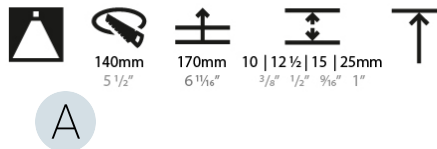

GENERAL

Series: Bioniq
 Subseries: Bioniq Round Deep
 Brand: Prolicht
 Division: Architectural
 Mounting Type: Trimless
 Mounting Location: Ceiling
 Subcategory: Downlight

PHYSICAL

Shape: Round
 Diameter (mm): 136
 Diameter (in): 5 3/8
 Height (mm): 151
 Height (in): 5 15/16
 Ceiling Thickness (mm): 10 / 12.5 / 15 / 25
 Ceiling Thickness (in): 3/8 or 1/2 or 9/16 or 1
 Min. Recessing Depth (mm): 170
 Min. Recessing Depth (in): 6 11/16
 Light Distribution: Downlight
 Weight (kg): 1.073
 Weight (lbs): 2.36
 Fixture Finish: SSR / BKV / CWI / CRY / HAB / UFT / ITA / RUA / FTG / MYG / LOD / PUS / FRO / FUP / KIA / POP / BLS / SPG / MEY / GOH / GUM / CHC / COM / ABZ / JAG / OBR / MOS / ROR
 Fixture Material: Aluminum Die Cast
 Cut-out Measurements: \varnothing 140mm / 5 1/2"
 Upon Request: Unique Ceiling Thickness

LED

Number of LEDs: 1
 Color Temperature (°K): 2700 / 3000 / 3500 / 4000
 Max. Delivered Lumen (lm): 814 / 877 / 911 / 930
 Nominal Lumen (lm): 1246 / 1342 / 1396 / 1424
 CRI: >90 CRI
 Efficiency (%): 90.5
 Lamp Life (hrs): 50000
 Upon Request: RGB-W Tunable White Special Color Temperature Special LED

OPTICAL

Reflector°: 10
 Optic°: Lens Pack - No Lens / Linear Spread Lens / Honeycomb / Spread Lens
 Upon Request: Special Beam Angles

RATINGS AND CERTIFICATIONS

382, F 416-247-9319, www.zaneen.com
 Certified and tested for North American standards at the end of the existing Model #. For assistance on 'custom' specifications, contact zteam@zaneen.com.
 In a constant effort to supply the best product, we reserve the right to change specifications or materials without notice. The most recent specification sheets are found at zaneen.com
 IP rating: IP20