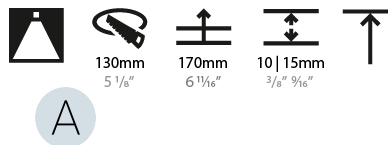

PHYSICAL

Shape: Round
Diameter (mm): 139
Diameter (in): 5 1/2
Height (mm): 151
Height (in): 5 15/16
Ceiling Thickness (mm): 10 / 12.5 / 15
Ceiling Thickness (in): 3/8 or 1/2 or 9/16
Min. Recessing Depth (mm): 170
Min. Recessing Depth (in): 6 11/16
Light Distribution: Downlight
Weight (kg): 0.946
Weight (lbs): 2.09
Fixture Finish: SSR / BKV / CWI / CRY / HAB / UFT / ITA / RUA / FTG / MYG / LOD / PUS / FRO / FUP / KIA / POP / BLS / SPG / MEY / GOH / GUM / CHC / COM / ABZ / JAG / OBR / MOS / ROR
Fixture Material: Aluminum Die Cast
Cut-out Measurements: 130mm / 5 1/8"

ELECTRICAL

Lamp Type: LED (Zhaga Standard)
Input Wattage (W): 13.2 / 16.5
Total Output Wattage (W): 12 / 14
Dimming: Tri-Mode (Non-Dimming and Phase Dimming (120Vac only) and 0-10V Dimming)
Driver Included: No
Driver Location: Recessed Housing
Driver Type: Constant Current - Universal
Driver Class: Class 2
Housing: See components
Input Voltage (V): 120 - 277
Constant Current (MA): 350

LED

Number of LEDs: 1
Color Temperature (°K): 2700 / 3000 / 3500 / 4000
Max. Delivered Lumen (lm): 810 / 900 / 970 / 990
Nominal Lumen (lm): 960 / 1070 / 1156 / 1180
CRI: >90 CRI
Efficiency (%): 0.905
Lamp Life (hrs): 50000

OPTICAL

Reflector: 10

RATINGS AND CERTIFICATIONS

Certified By: Certified for North American Standards
IP rating: IP54