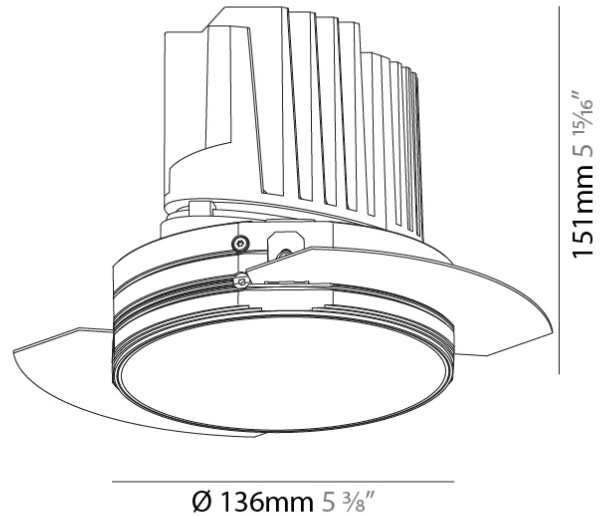

GENERAL

Series: Bioniq
 Subseries: Bioniq Round Deep
 Brand: Prolicht
 Division: Architectural
 Mounting Type: Trimless
 Mounting Location: Ceiling
 Subcategory: Downlight

PHYSICAL

Shape: Round
 Diameter (mm): 136
 Diameter (in): 5 3/8
 Height (mm): 151
 Height (in): 5 15/16
 Ceiling Thickness (mm): 10 / 12.5 / 15 / 25
 Ceiling Thickness (in): 3/8 or 1/2 or 9/16 or 1
 Min. Recessing Depth (mm): 170
 Min. Recessing Depth (in): 6 11/16
 Light Distribution: Downlight
 Weight (kg): 1.073
 Weight (lbs): 2.36
 Fixture Finish: SSR / BKV / CWI / CRY / HAB / UFT / ITA / RUA / FTG / MYG / LOD / PUS / FRO / FUP / KIA / POP / BLS / SPG / MEY / GOH / GUM / CHC / COM / ABZ / JAG / OBR / MOS / ROR
 Fixture Material: Aluminum Die Cast
 Cut-out Measurements: \varnothing 140mm / 5 1/2"
 Upon Request: Unique Ceiling Thickness

OPTICAL

Reflector°: 10
 Optic°: Lens Pack - No Lens / Linear Spread Lens / Honeycomb / Spread Lens
 Upon Request: Special Beam Angles

RATINGS AND CERTIFICATIONS

382, F 416-247-9319, www.zaneen.com
 Certified and tested for North American standards at the end of the existing Model #. For assistance on 'custom' specifications, contact zteam@zaneen.com.
 In a constant effort to supply the best product, we reserve the right to change specifications or materials without notice. The most recent specification sheets are found at zaneen.com
 IP rating: IP20